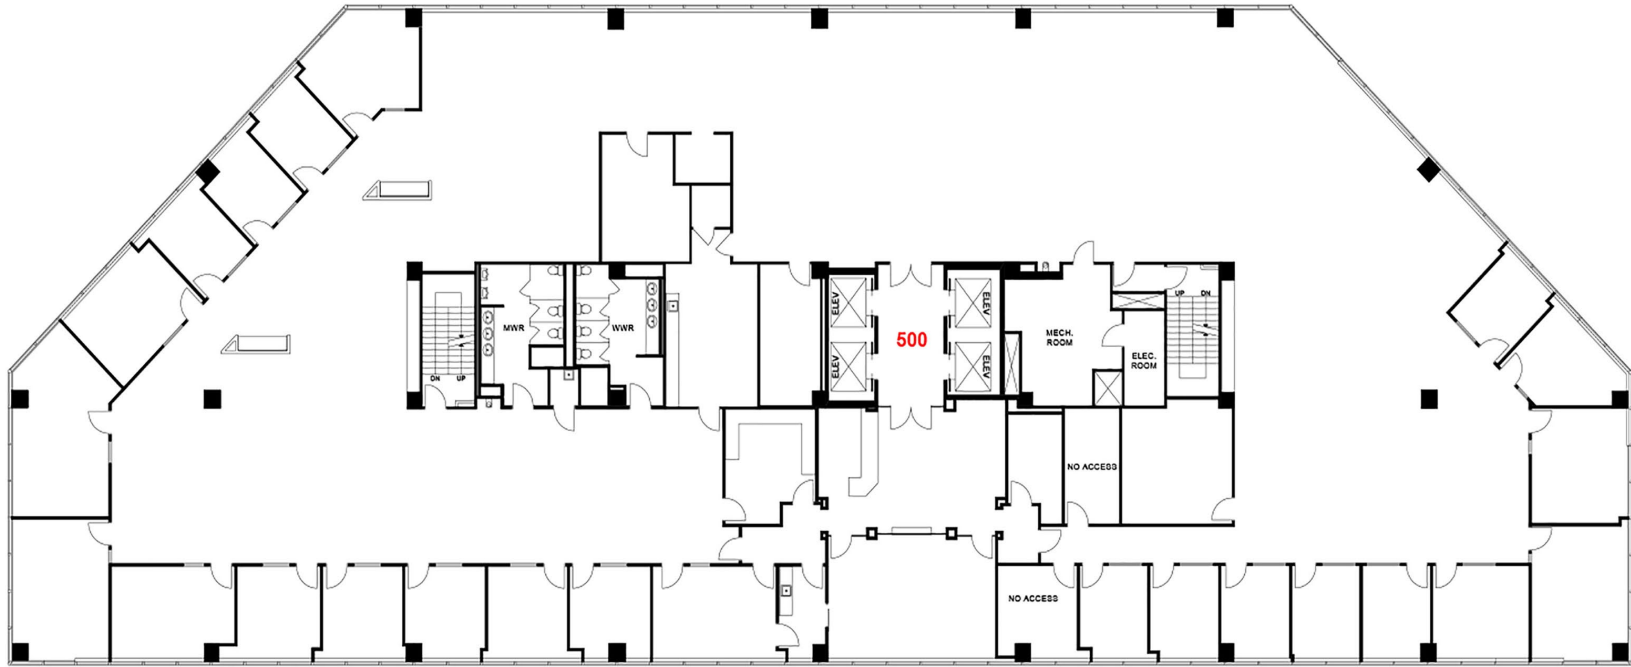

SUITE 500 | 19,677 SF

For more information, please contact:

TRAVIS HERRING
Executive Director
+1 954 377 0488
Travis.Herring@cushwake.com

KATHERINE RIDGWAY, CCIM
Director
+1 954 377 0468
Katherine.Ridgway@cushwake.com