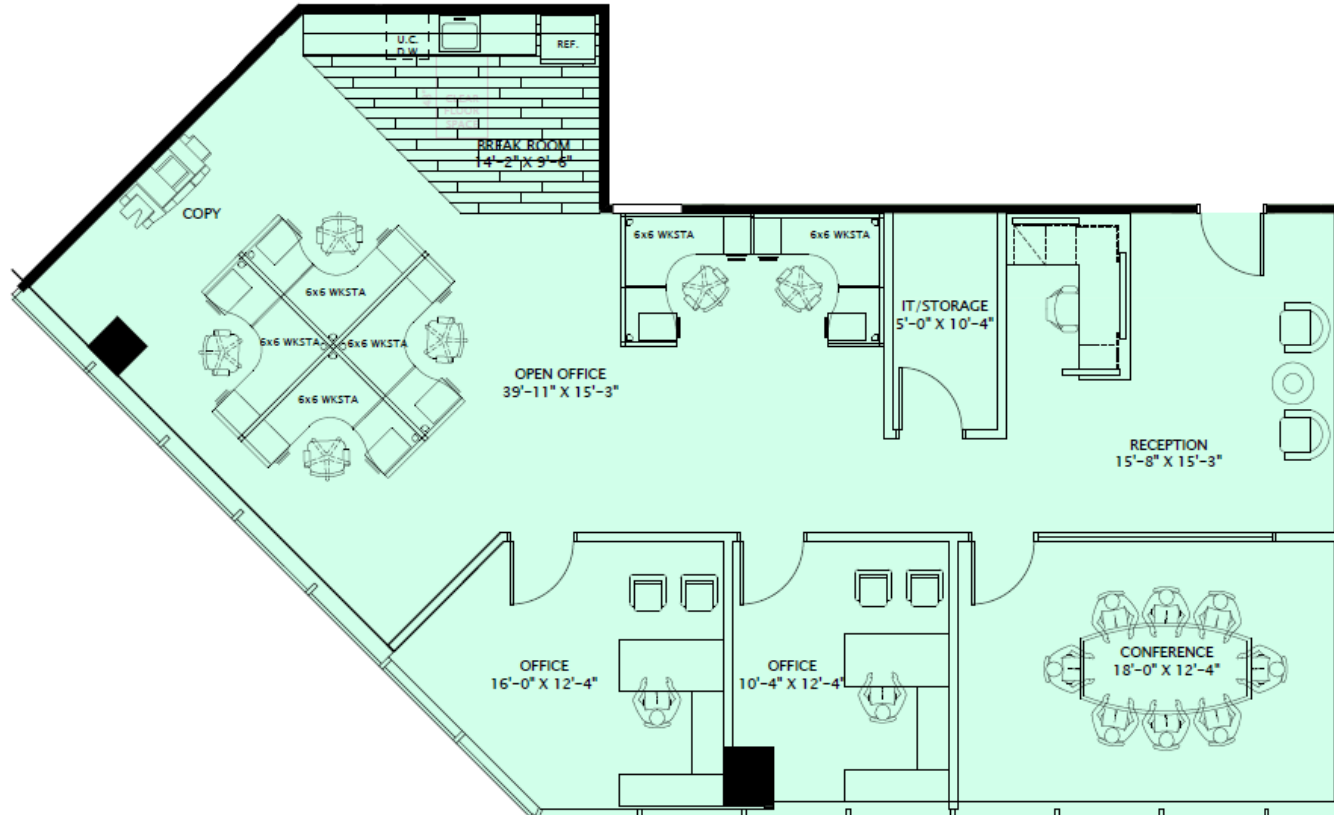

SUITE 425 | 2,167 SF

For more information, please contact:

TRAVIS HERRING
Executive Director
+1 954 377 0488
Travis.Herring@cushwake.com

KATHERINE RIDGWAY, CCIM
Director
+1 954 377 0468
Katherine.Ridgway@cushwake.com